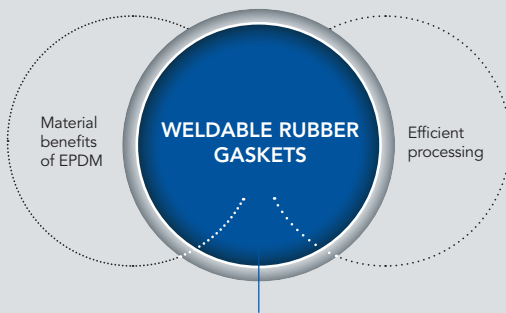

TECHNICAL DETAILS

Added value for material and processing

- ✓ Outstanding physical and chemical properties within normal temperature ranges
- ✓ Weldable to PVC profile sections in a single work process
- ✓ No additional procurement required, because processing with existing equipment is possible
- ✓ Soft and closed sealing corners

**Weldable rubber gaskets
combine the material benefits of
EPDM with efficient processing**

Semperit Profiles Deggendorf GmbH

Land-Au 30 · 94469 Deggendorf · Germany

☎ +49 (0) 991 27020 ☎ +49 (0) 991 2702 100