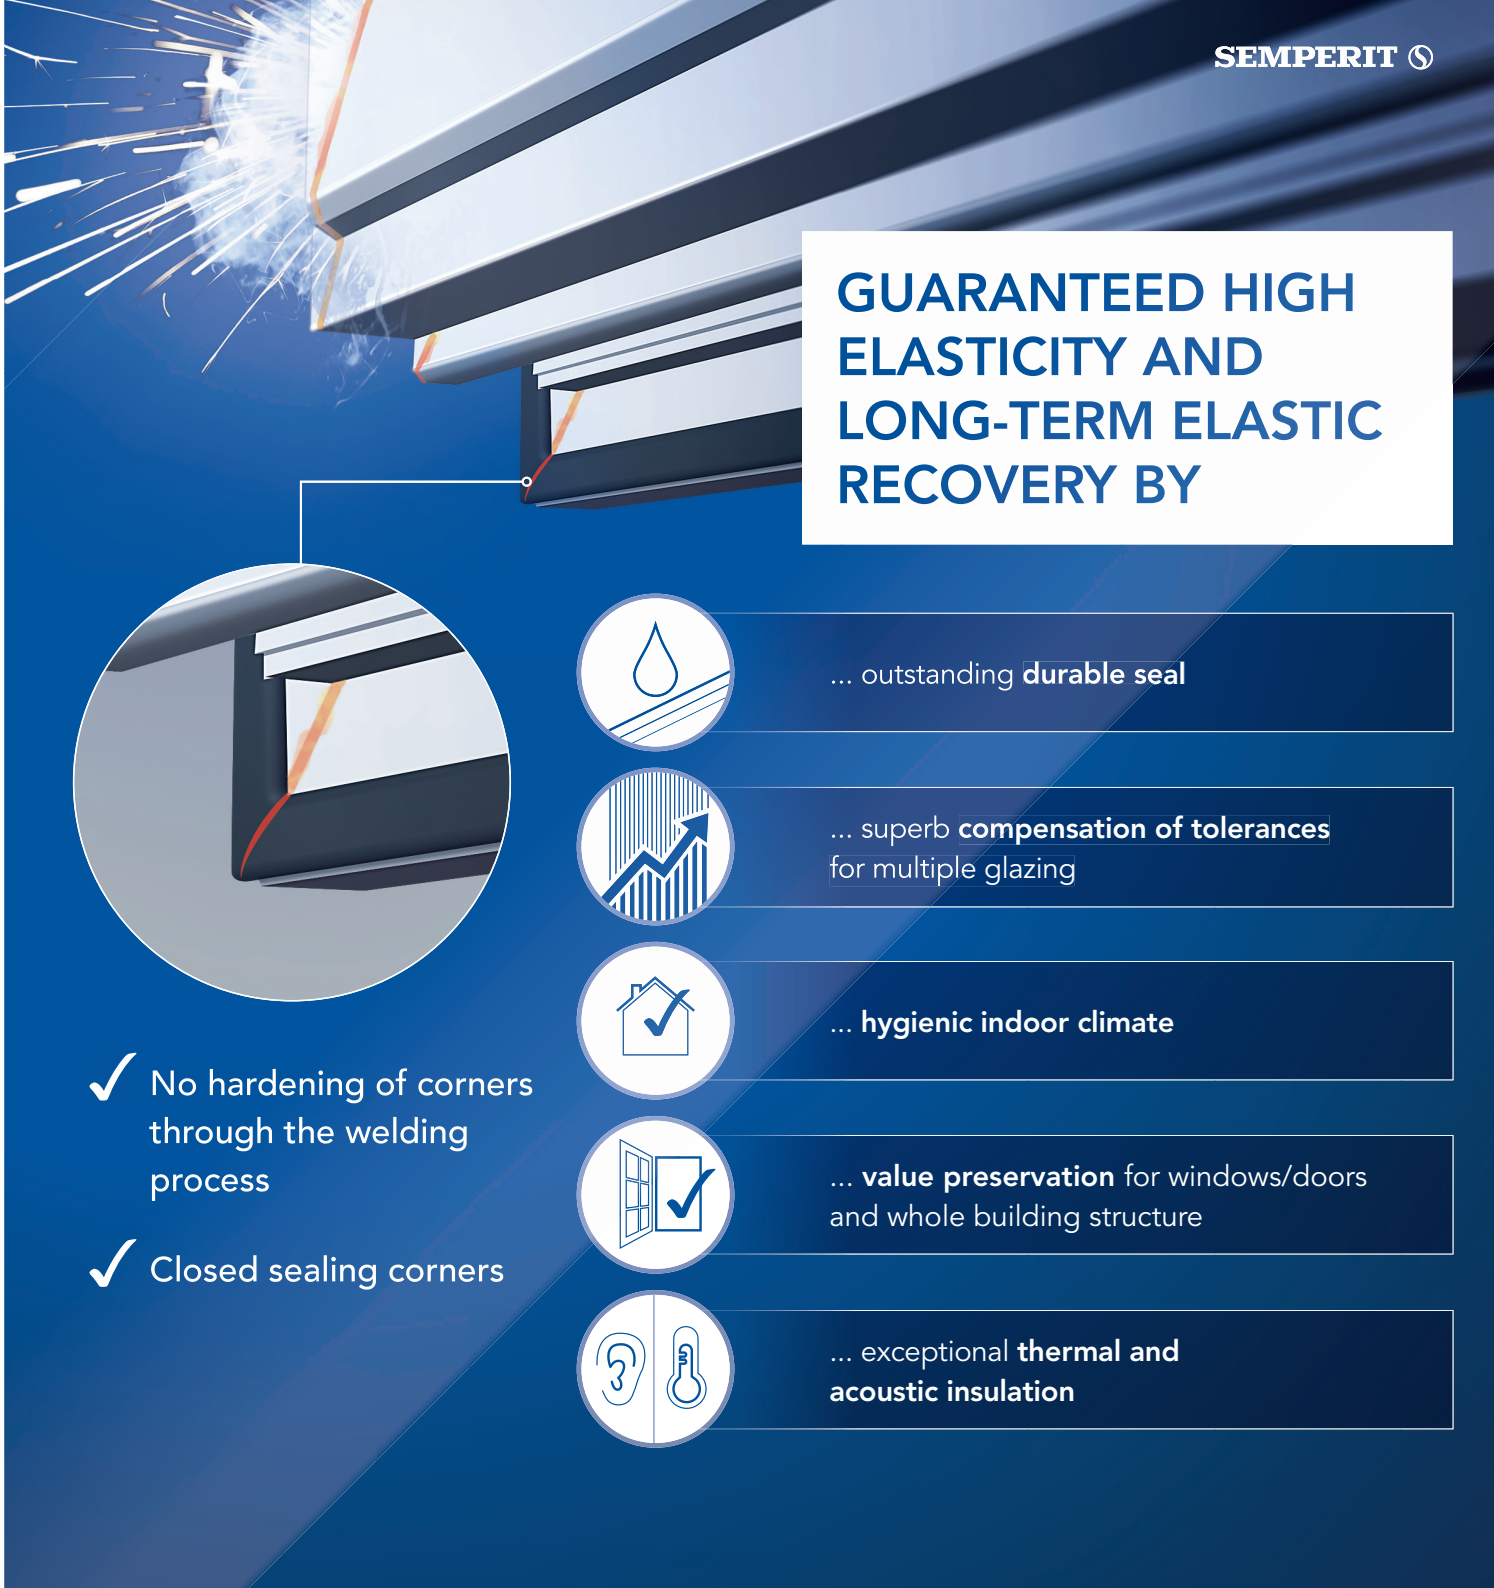

WORLD PREMIERE – WELDABLE RUBBER GASKETS

An absolute revolution in window construction: SEMPERIT has submitted a patent application for the world's first ever weldable rubber gasket for windows and facades that unites the proven advantages of EPDM gaskets with efficient processing.

2 scientific studies carried out by independent renowned institutes have demonstrated the advantages in terms of sealing performance when using EPDM rubber gaskets for window construction:

	Sealing level (circumferential)	
	Stiles/rails	Corners
EPDM rubber	very good	good
Non-EPDM rubber	satisfactory	adequate

GUARANTEED HIGH ELASTICITY AND LONG-TERM ELASTIC RECOVERY BY